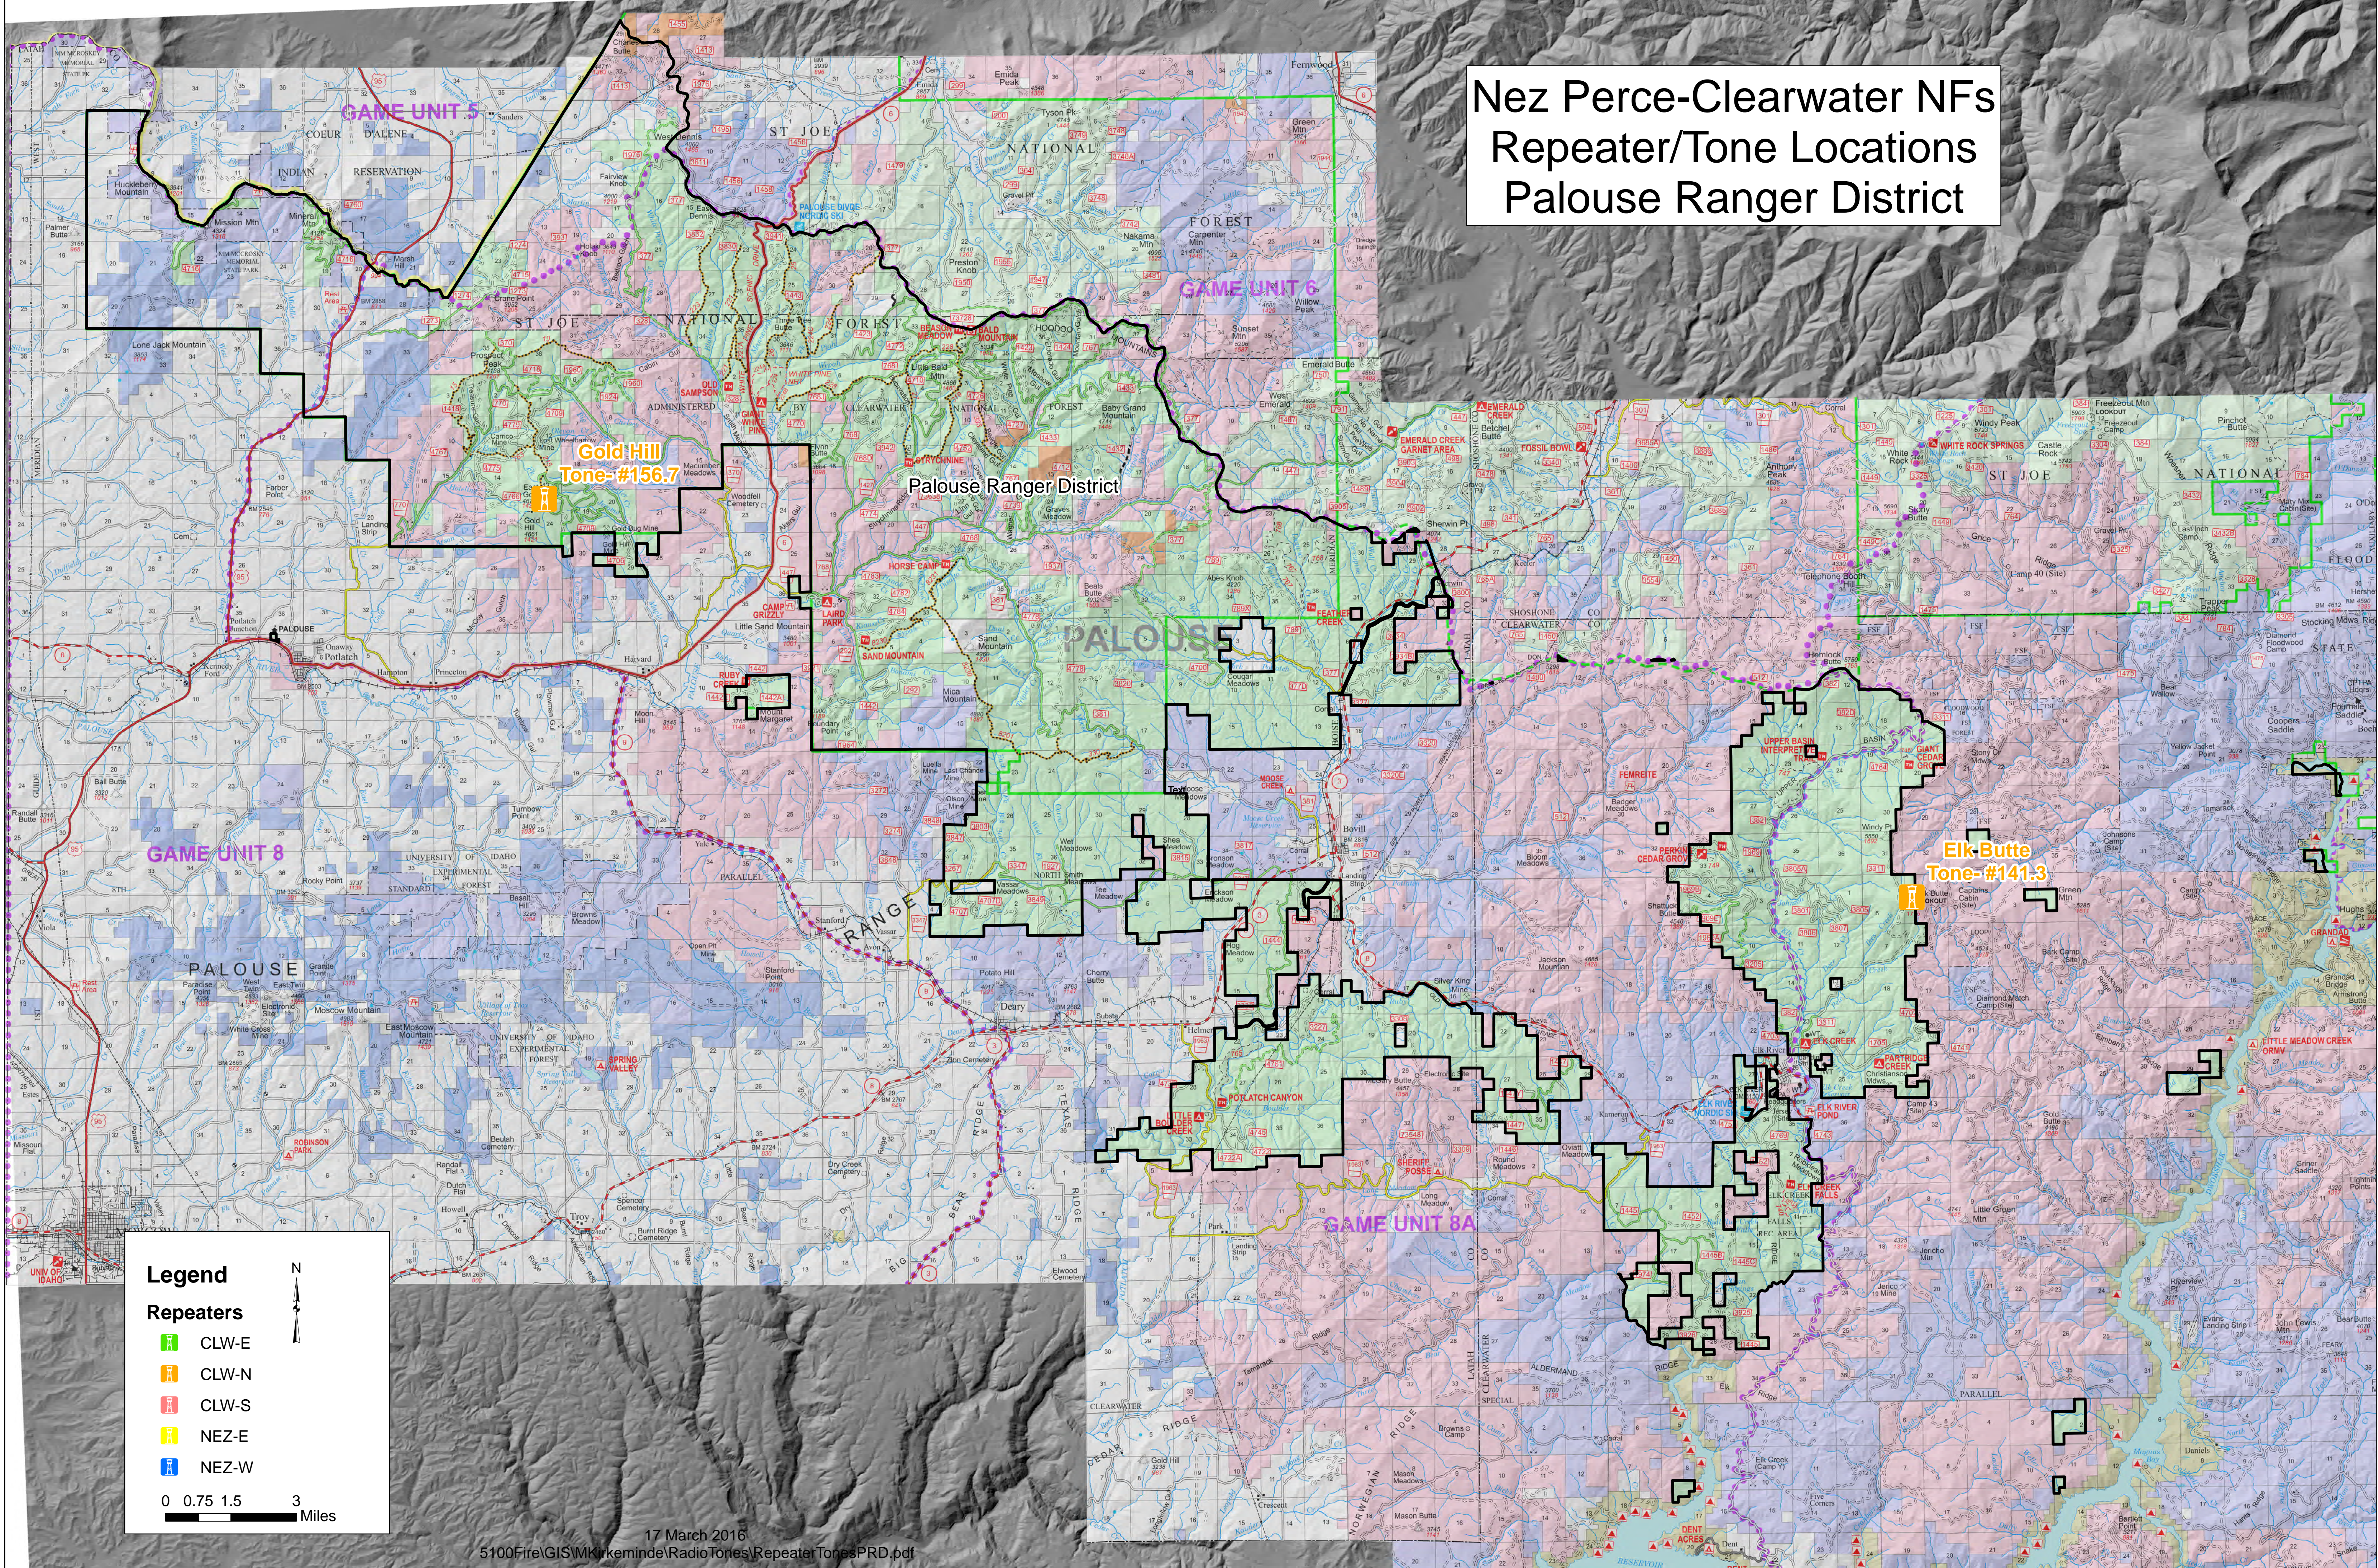

Nez Perce-Clearwater NFs Repeater/Tone Locations Palouse Ranger District

Legend

Repeaters

- CLW-E
- CLW-N
- CLW-S
- NEZ-E
- NEZ-W

0 0.75 1.5 3 Miles